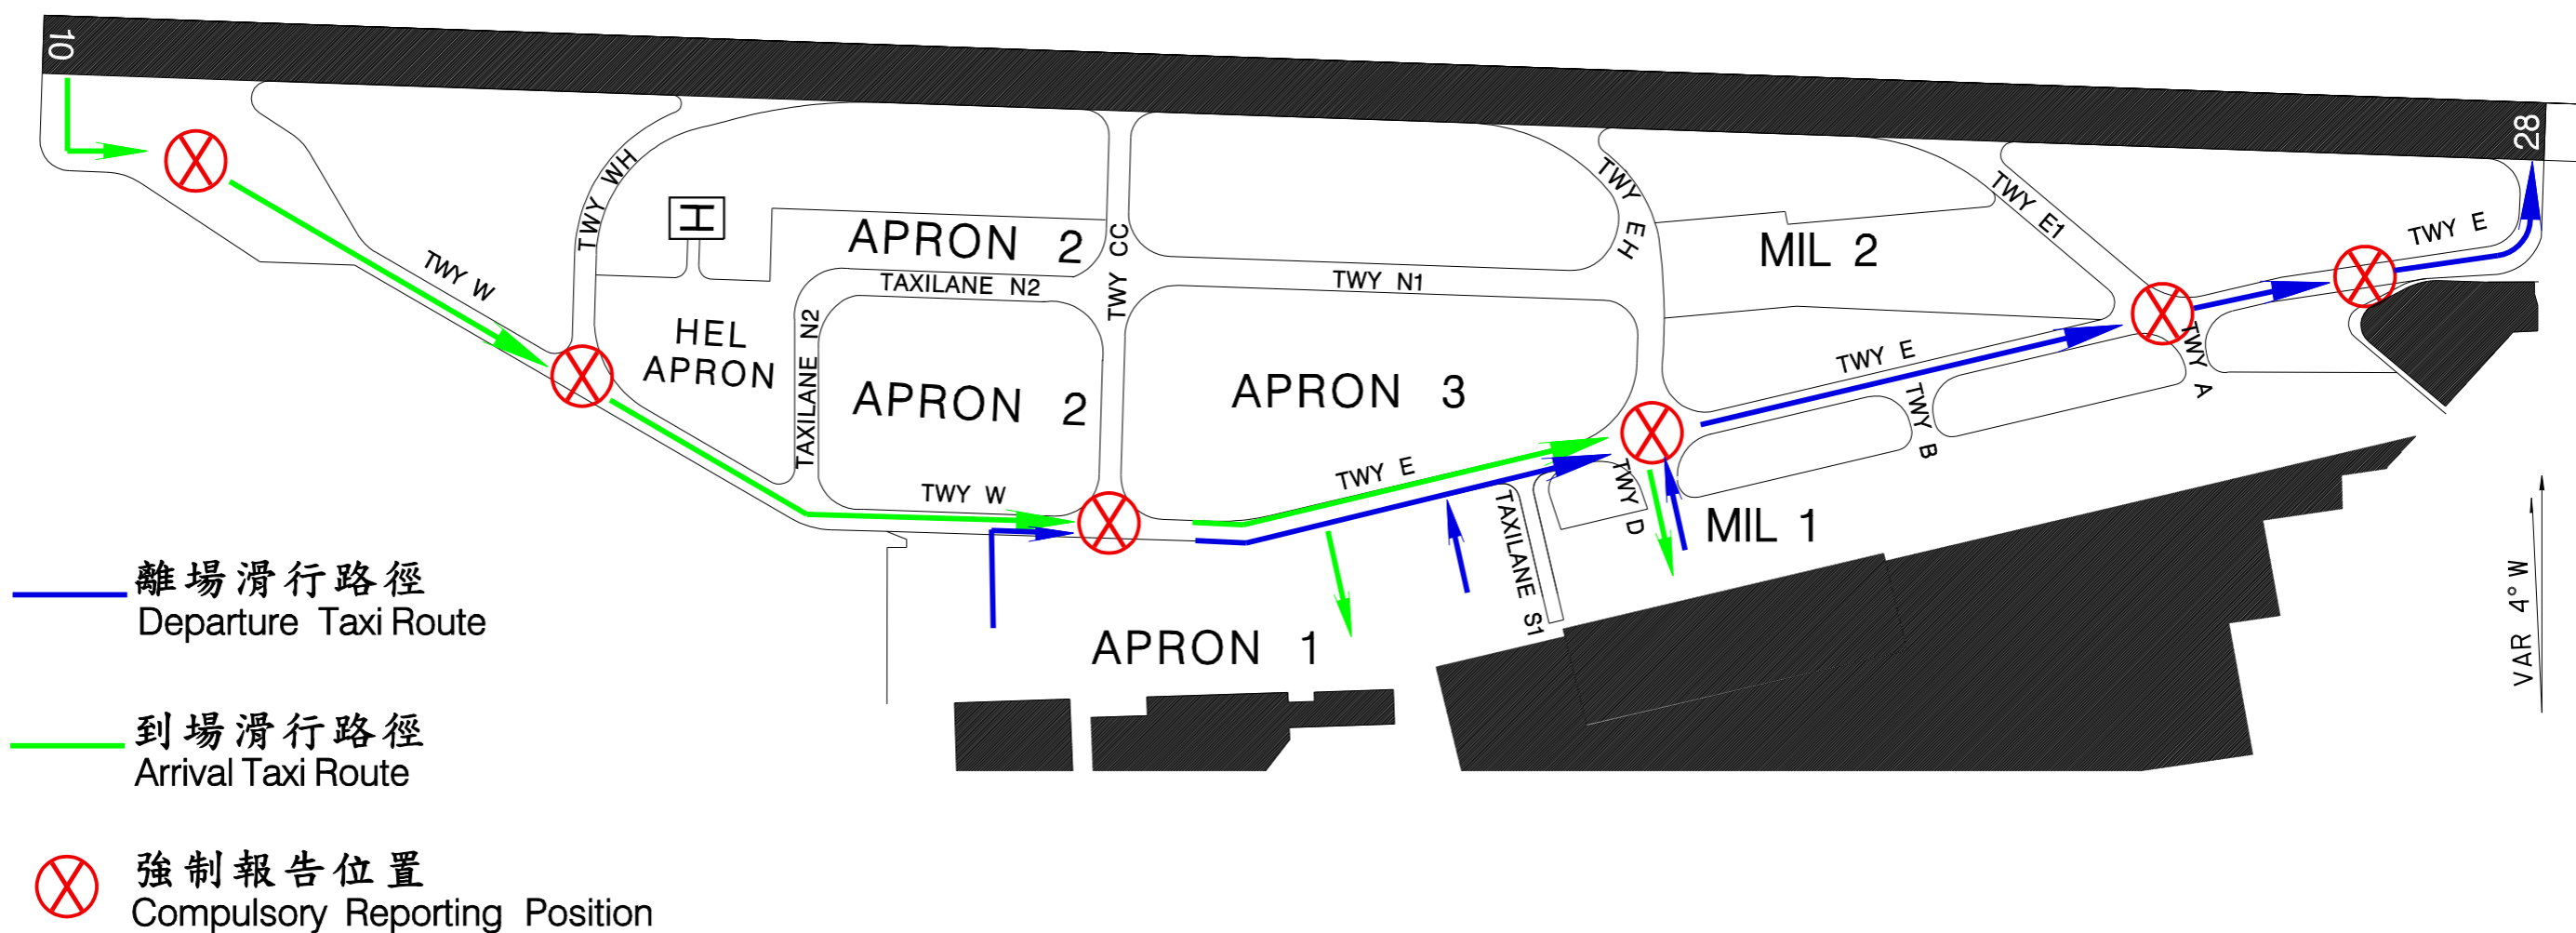

低能見度標準滑行路徑 (28跑道離場/到場)

Standard Route for Taxiing during Low Visibility (RWY 28 Departure /Arrival)

CHANGES: NEW PAGE NUMBER